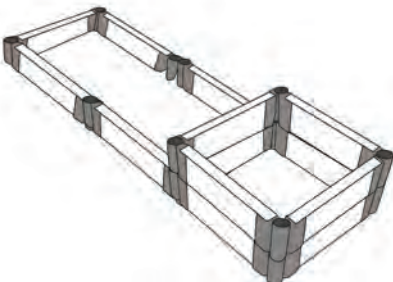

CODE	IMAGE	TITLE	DIMENSIONS	COLOURS
TNF001		Composite Garden Planter	Each Panel: 600 x 140 x 50mm As Square Unit: 600 x 600 x 140mm	Walnut

DESIGN 1
(Using 1pk)

DESIGN 2
(Using 2pks)

DESIGN 3
(Using 3pks)

DESIGN 4
(Using 4pks)

DESIGN 5
(Using 3pks)

DESIGN 6
(Using 7pks)

Easily combine multiple packs to create exciting beds even in the most awkward of places!

Quick & Simple to Install - Wherever the Location

Installation is made easy by using plastic screw plugs and corner connecting posts. Simply make the shape you require with the panels and slot in the corner connecting post. Locate the heavy duty plastic screw plugs and push into the garden where required.