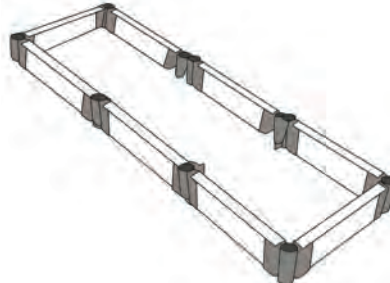

CODE	IMAGE	TITLE	DIMENSIONS	COLOURS
TNF001		Composite Garden Planter	Each Panel: 600 x 140 x 50mm As Square Unit: 600 x 600 x 140mm	Walnut

DESIGN 1
(Using 1pk)

DESIGN 2
(Using 2pks)

DESIGN 3
(Using 3pks)

DESIGN 4
(Using 4pks)

DESIGN 5
(Using 3pks)

DESIGN 6
(Using 7pks)

Easily combine multiple packs to create exciting beds even in the most awkward of places!

Quick & Simple to Install - Wherever the Location

Installation is made easy by using plastic screw plugs and corner connecting posts. Simply make the shape you require with the panels and slot in the corner connecting post. Locate the heavy duty plastic screw plugs and push into the garden where required.