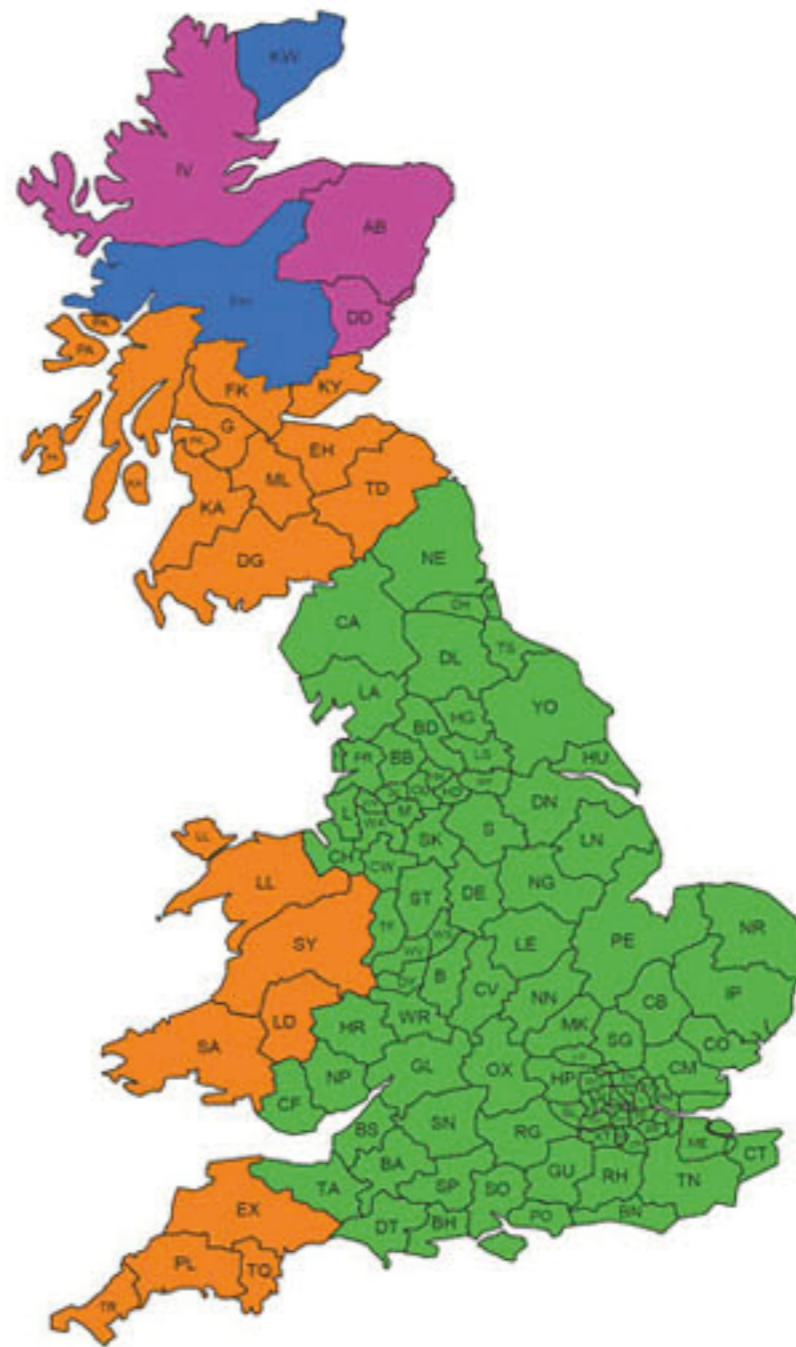

	3.6m pallet	2.4m pallet
GREEN AREAS ON THE MAP	£135	£85
ORANGE AREAS ON THE MAP	£135	£135
PURPLE AREAS ON THE MAP	£250	£230
BLU AREAS ON THE MAP	£350	£300

Standard Sample Pack	£2.99
Under 2 Kilos, Royal Mail 1st Class Signed For	£6.85
Under 2 Kilos by TNT, less than 1.6m Length	£12.00